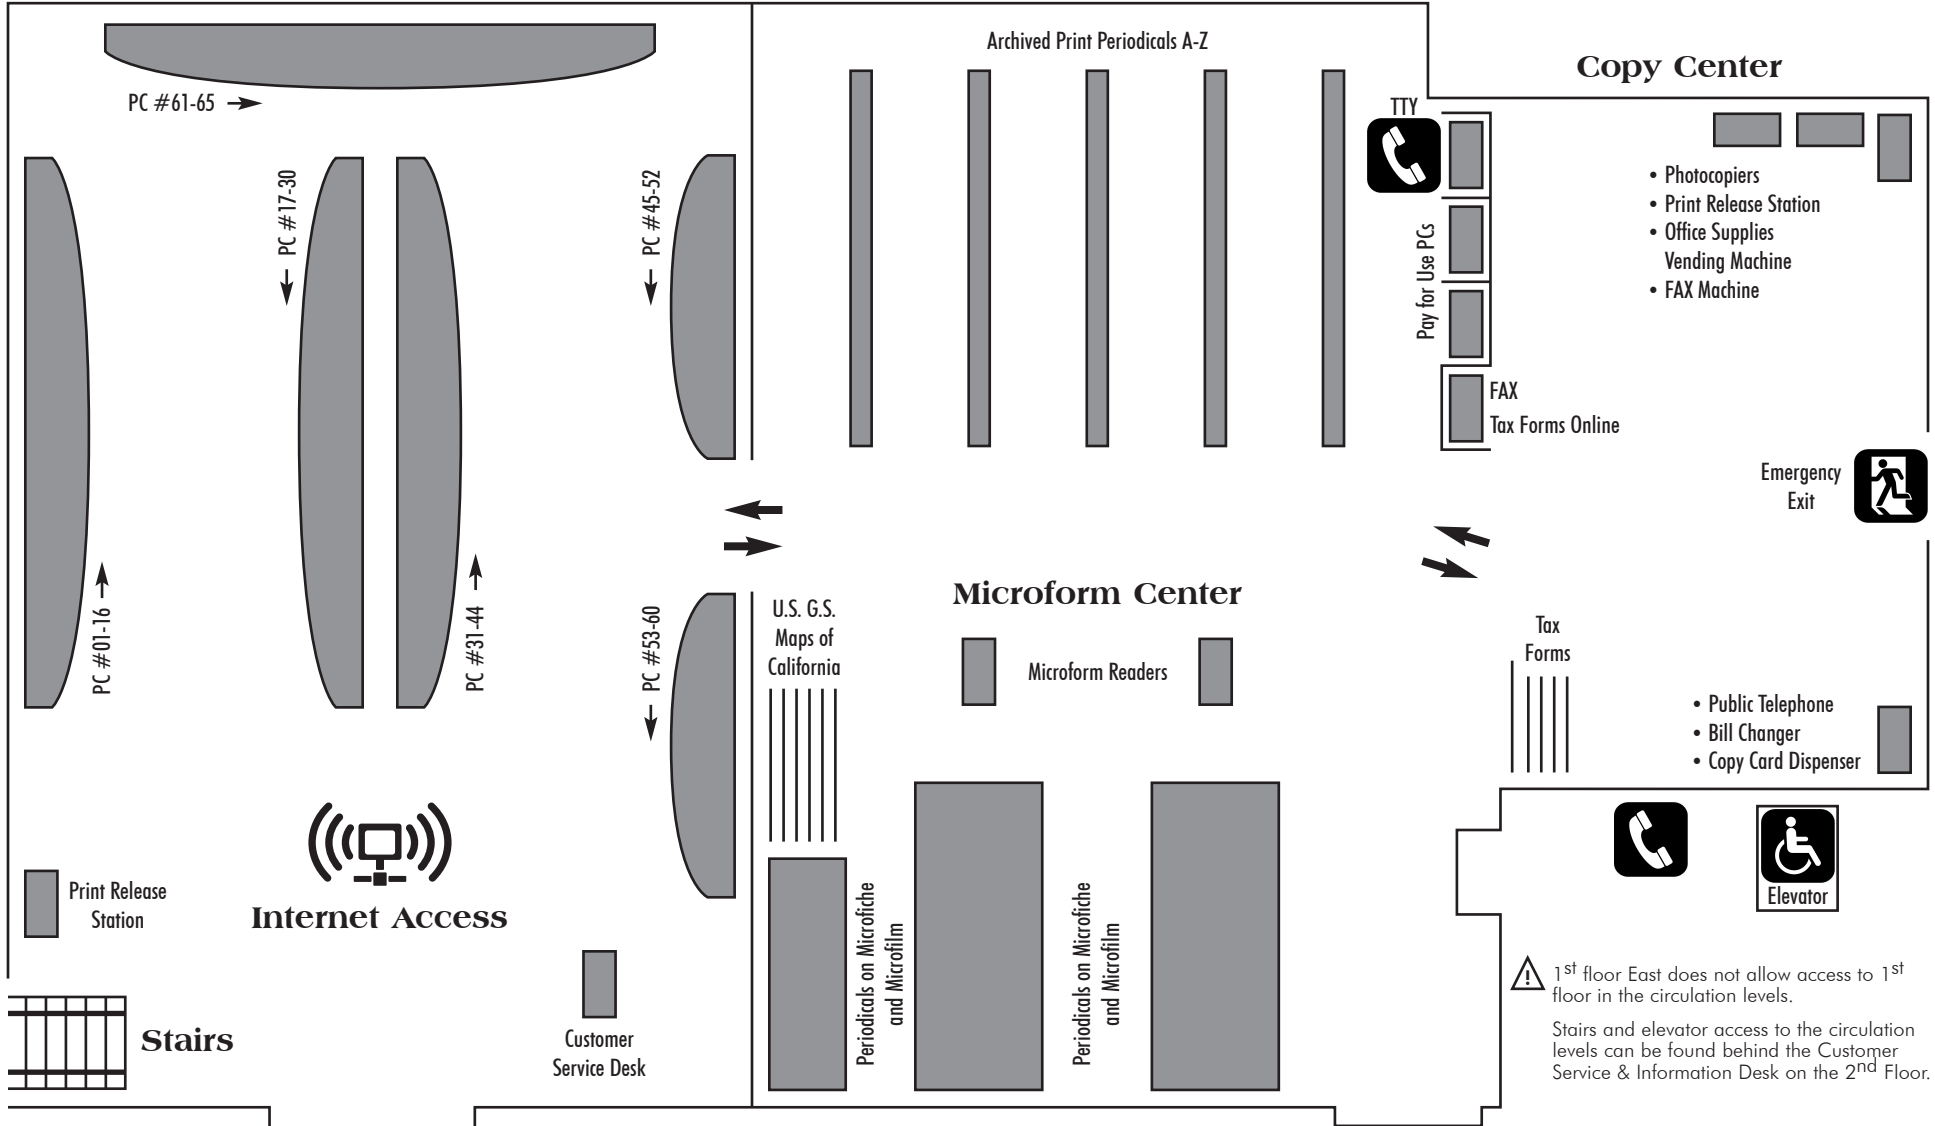

PASADENA
PUBLIC
LIBRARY

1ST FLOOR EAST GUIDE

See Staff for Assistance to Fully Accessible Restrooms.

For Emergency Exits: Use Ramps at East and West Entrances. Staff Assistance Required.

Internet Commons

Periodicals Room

⚠️ 1st floor East does not allow access to 1st floor in the circulation levels.
Stairs and elevator access to the circulation levels can be found behind the Customer Service & Information Desk on the 2nd Floor.

For 1st floor access from the Great Hall proceed Northeast into the Reading Wing

- Stairs are located east of the Great Hall. Turn left into the Reading Wing
- For elevator access, proceed to the Southeast corner in the Reading Wing

PASADENA
PUBLIC
LIBRARY

CENTRAL LIBRARY MAIN 2ND FLOOR GUIDE

See Staff for Assistance to Fully Accessible Restrooms.

For Emergency Exits: Use Ramps at East and West Entrances. Staff Assistance Required.

Accessible Entrance