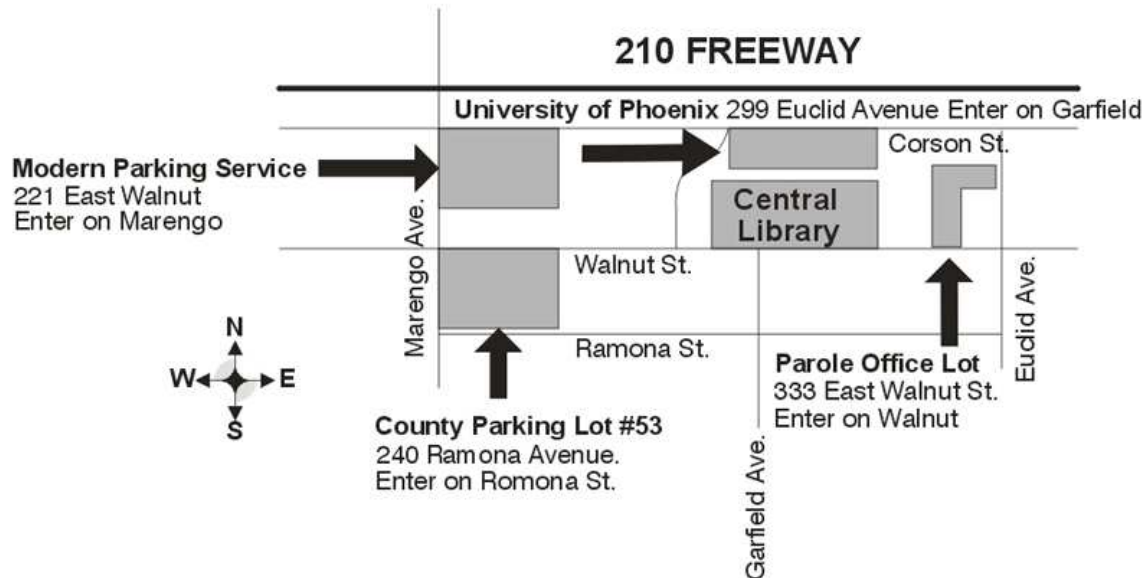

**For Central Library Meeting Room Users
Parking Lot for Library Patrons Only
3 HOUR LIMIT**

Library lot is monitored and violators will be cited.

Alternate Parking Available:

<p>WEEKENDS: FREE</p> <p><u>University of Phoenix Lot</u> Saturday 9:00 a.m. - 6 p.m. Sunday 1:00 p.m. - 5 p.m.</p> <p>WEEK DAYS</p> <p><u>University of Phoenix Lot</u> Open • Mon-Fri, 6 a.m.–10:30 p.m. Rate: \$1.50 ea. 15 min. \$12.00 max.</p> <p><u>Metered Street Parking</u> 2 hours, Mon-Fri, 7 a.m.–6 p.m. (Sat & Sun excepted)</p>	<p>WEEK DAYS (cont.)</p> <p><u>Modern Parking Service</u> Monitored • Mon-Fri, 6 a.m.–6 p.m. Rate: \$1.00 ea. 15 min. \$7.00 max. Sat & Sun \$1.00</p> <p><u>County Parking Lot #53</u> Open • Mon-Fri, 6 a.m.–7 p.m. \$9.00 max. • after 2 p.m. \$5.00</p> <p><u>Parole Office Parking Lot</u> Open • Mon-Fri, 7 a.m.–3 p.m. \$10.00 max. • after 12:30 p.m. \$4.00</p>
---	---