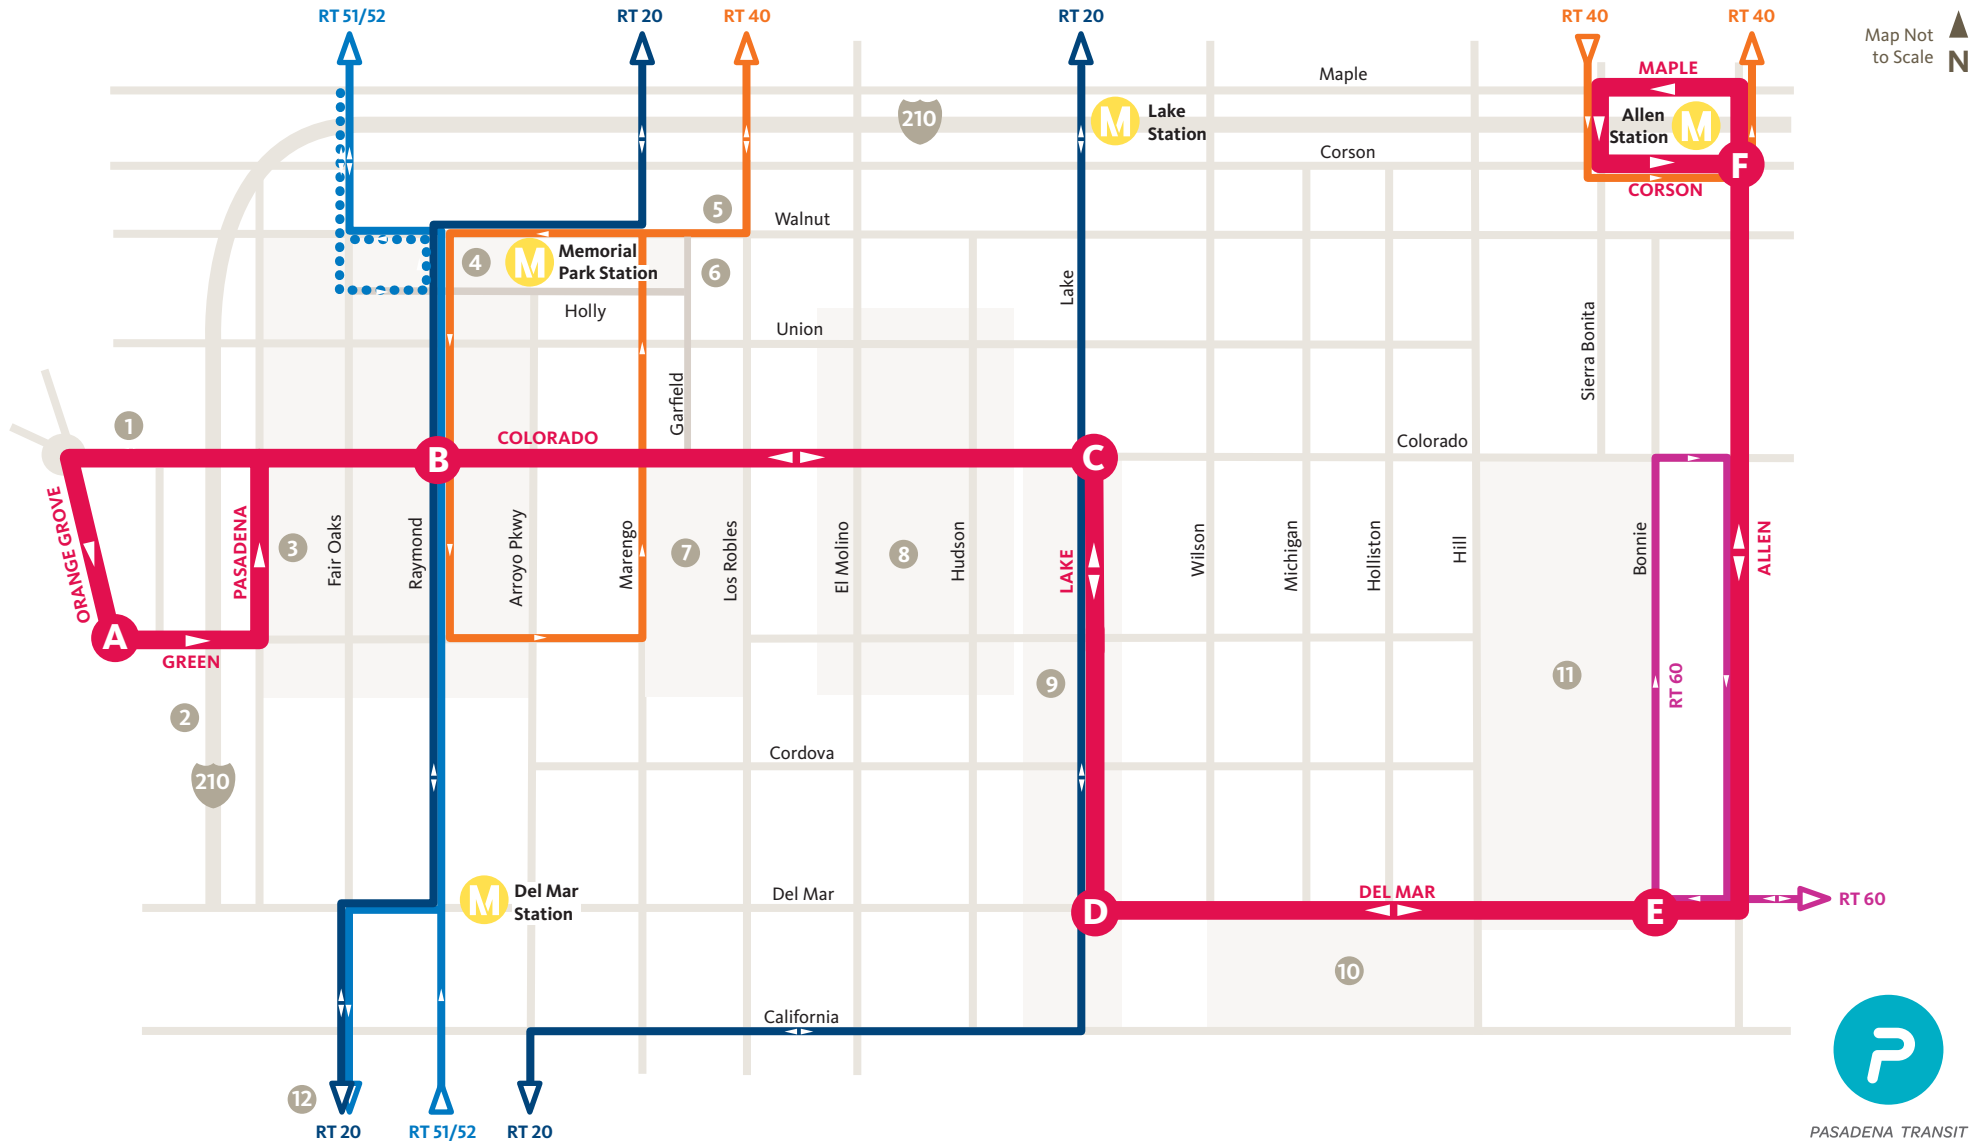

Metro Gold Line Stations

Allen Station
Memorial Park Station

NO SUNDAY SERVICE

Effective November 2015

Call 511/Go511.com For Real Time Transit Information

TAP Cards Accepted

All Buses Equipped With Bike Racks

Access Is Available

No Smoking In Bus Zones PMC 8.78.071 (A)

Serving Pasadena Since 1994

Map Not to Scale

PASADENA TRANSIT

Map Notes

Routes	Rail	Time Points	Points of Interests
10 (Red line)	M (Yellow circle)	A Green & Orange Grove	1 Norton Simon Museum
20 (Blue line)	METRO	B Colorado & Raymond	2 Ambassador Auditorium
40 (Orange line)	Gold Line	C Lake & Colorado	3 Old Pasadena
51 52 (Blue line)	Line Station	D Lake & Del Mar	4 Pasadena Senior Center
51 Sat. Only (Blue dotted line)		E Del Mar & Bonnie	5 Central Library
60 (Purple line)		F Allen & Corson	6 City Hall
			7 Paseo Colorado/Pasadena Conference Center
			8 Playhouse District
			9 South Lake Business District
			10 California Institute of Technology (Caltech)
			11 Pasadena City College (PCC)
			12 Huntington Memorial Hospital

Time Points **A**

- Time points show when the bus will depart from a designated stop along the route.
- Time points show only some of the stops on the bus route. There are other bus stops for the route that are not shown on this schedule.

- ③ The bus will go out of service at Colorado & De Lacey at 7:51 pm
- ④ The bus will go out of service at Colorado & De Lacey at 8:08 pm