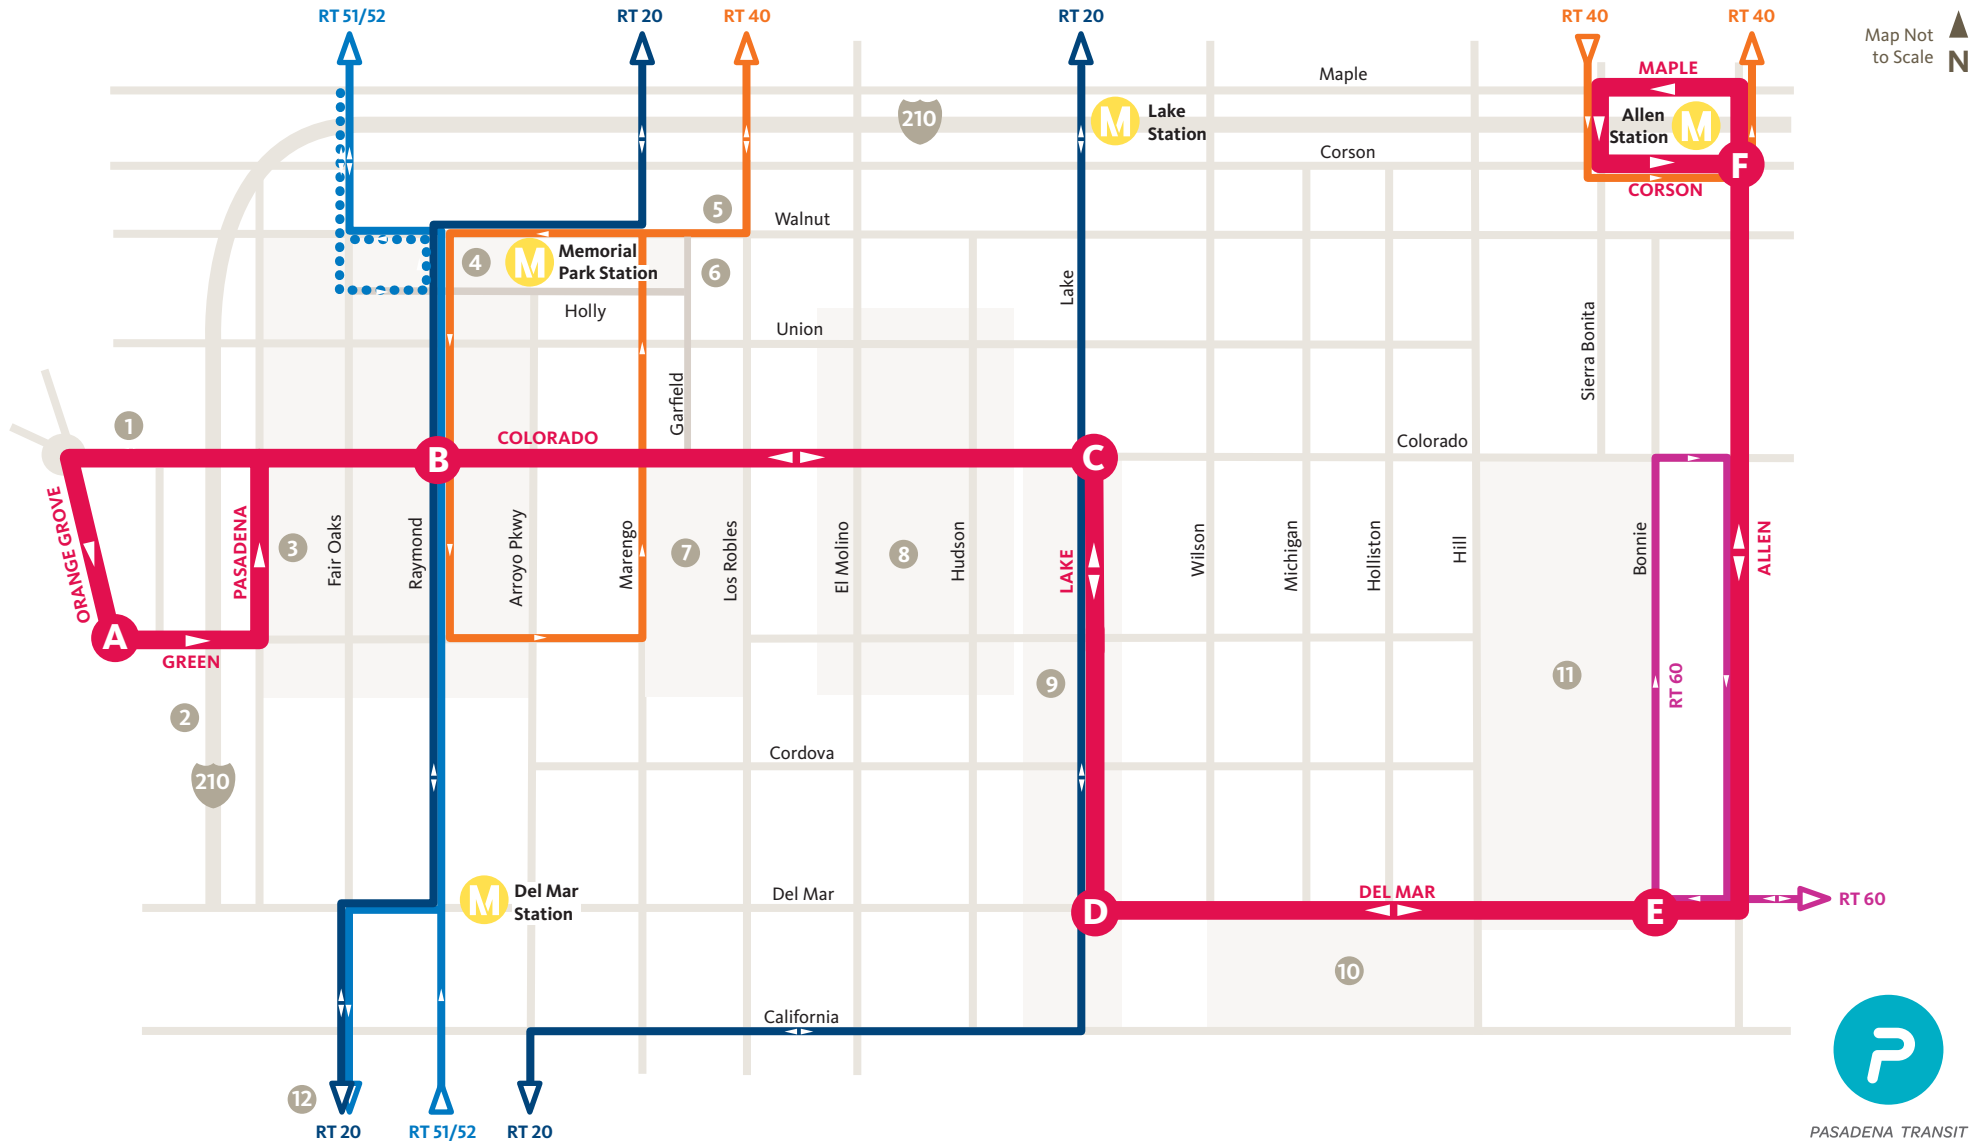

## Route 10 Schedule & Map

### Metro Gold Line Stations

Allen Station  
Memorial Park Station

**NO SUNDAY SERVICE**

Effective November 2015

Call 511/Go511.com For Real Time Transit Information

TAP Cards Accepted

All Buses Equipped With Bike Racks

Access Is Available

No Smoking In Bus Zones PMC 8.78.071 (A)

Serving Pasadena Since 1994

Map Not to Scale

Map Notes

Routes	Rail	Time Points	Points of Interests
10 (Red line)	M (METRO Gold Line Station)	A Green & Orange Grove	1 Norton Simon Museum
20 (Blue line)		B Colorado & Raymond	2 Ambassador Auditorium
40 (Orange line)		C Lake & Colorado	3 Old Pasadena
51/52 (Blue line)		D Lake & Del Mar	4 Pasadena Senior Center
51 Sat. Only (Blue dotted line)		E Del Mar & Bonnie	5 Central Library
60 (Purple line)		F Allen & Corson	6 City Hall
			7 Paseo Colorado/Pasadena Conference Center
			8 Playhouse District
			9 South Lake Business District
			10 California Institute of Technology (Caltech)
			11 Pasadena City College (PCC)
			12 Huntington Memorial Hospital

# East TO PASADENA CITY COLLEGE - ALLEN GOLD LINE STATION