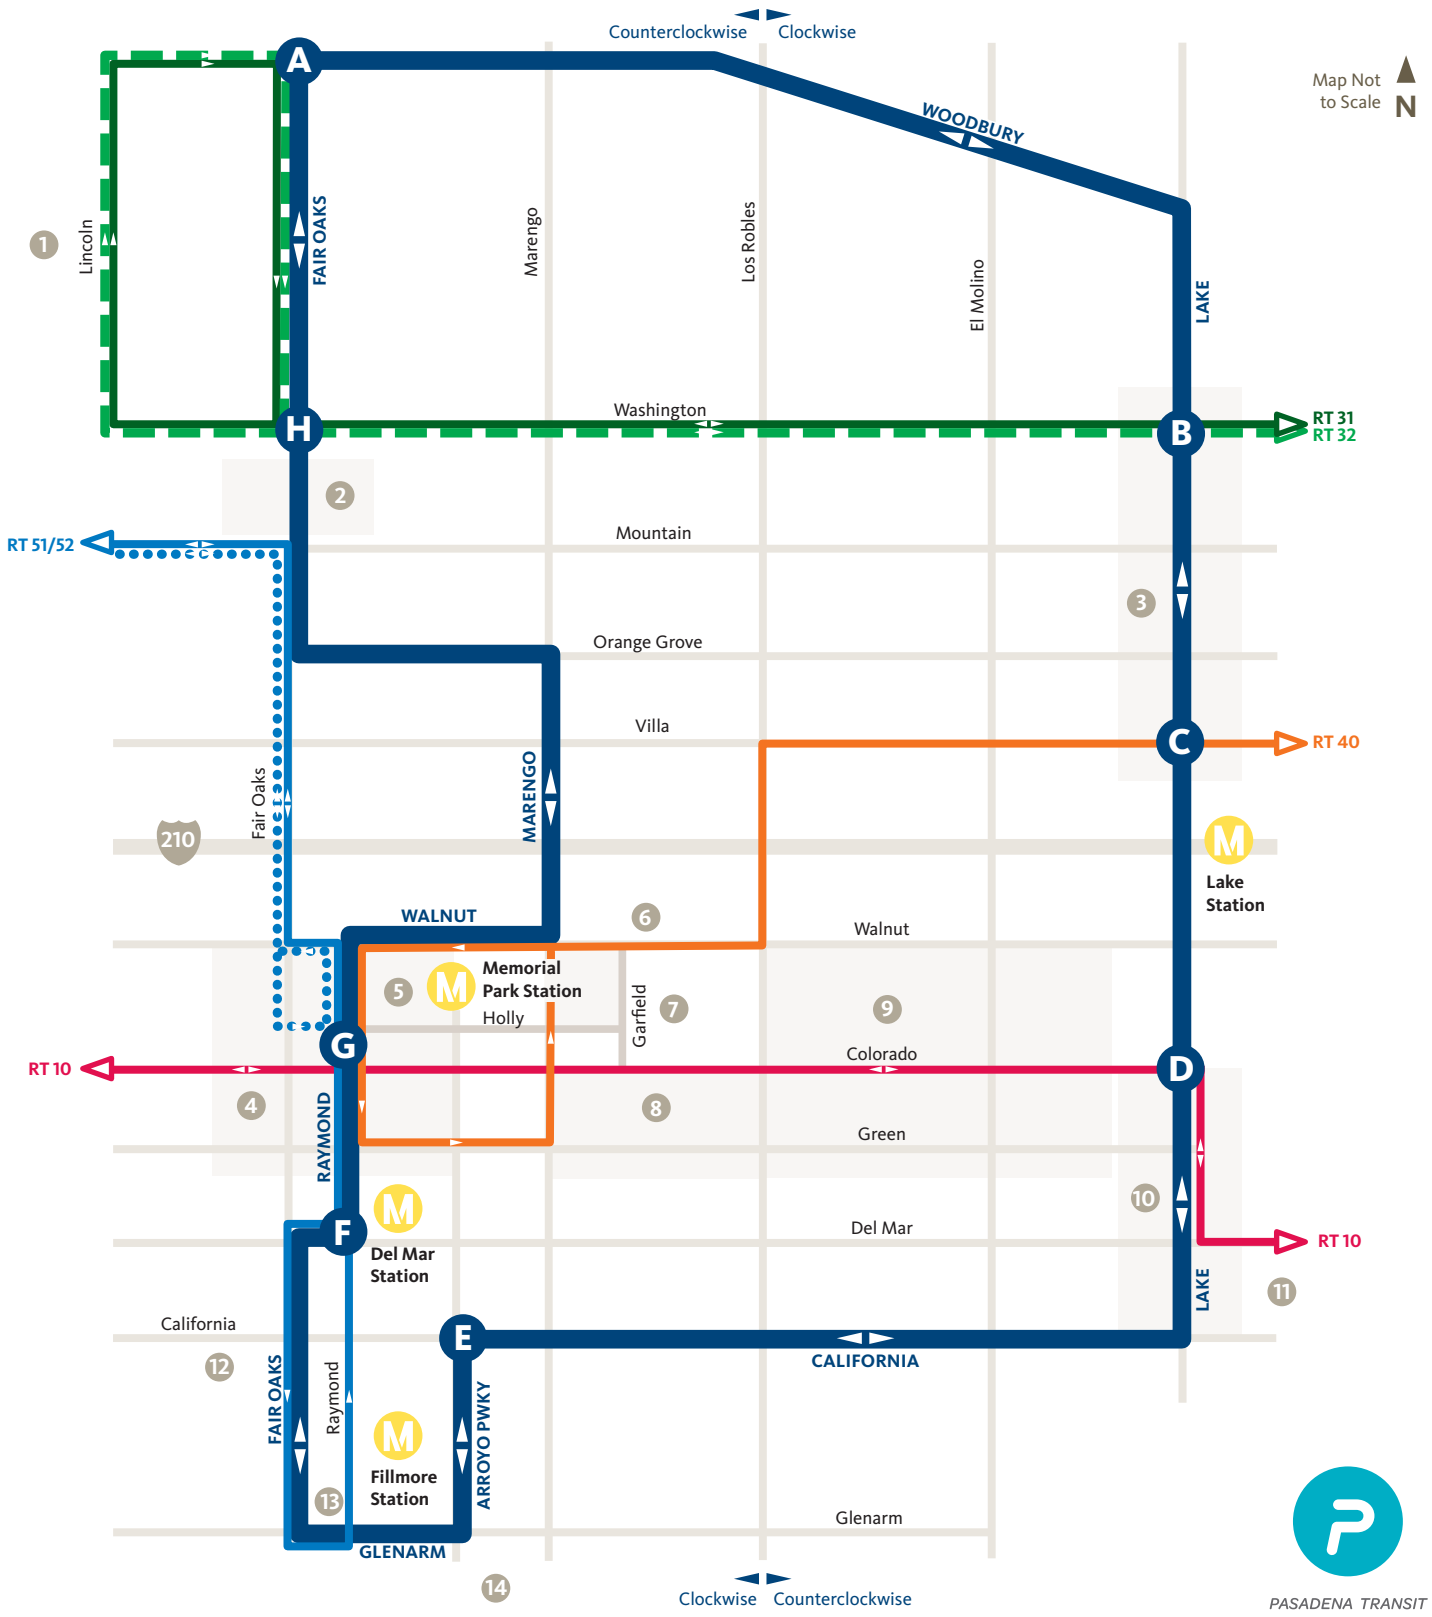

Metro Gold Line Stations

Memorial Park Station
Del Mar Station
Fillmore Station
Lake Station

NO SUNDAY SERVICE

Effective April 2016

Call 511/Go511.com For Real Time Transit Information

TAP Cards Accepted

All Buses Equipped With Bike Racks

Access Is Available

No Smoking In Bus Zones PMC 8.78.071 (A)

Serving Pasadena Since 1994

20

Map Notes

Routes	Rail	Time Points	Points of Interests
RT 10	METRO	A Woodbury & Fair Oaks	1 Muir High School
RT 20	Gold Line Station	B Lake & Washington	2 Jackie Robinson Park/Center
RT 31		C Lake & Villa	3 N. Lake Business District
RT 32		D Lake & Colorado	4 Old Pasadena
RT 40		E Arroyo Pkwy & California	5 Pasadena Senior Center
RT 51 RT 52		F Raymond & Del Mar Sta.	6 Central Library
RT 51 Sat. Only		G Raymond & Holly	7 City Hall
		H Fair Oaks & Washington	8 Paseo Colorado/ Pasadena Conference Center
			9 Playhouse District
			10 S. Lake Business District
			11 Caltech
			12 Huntington Memorial Hospital
			13 Art Center College of Design South Campus
			14 Blair High School