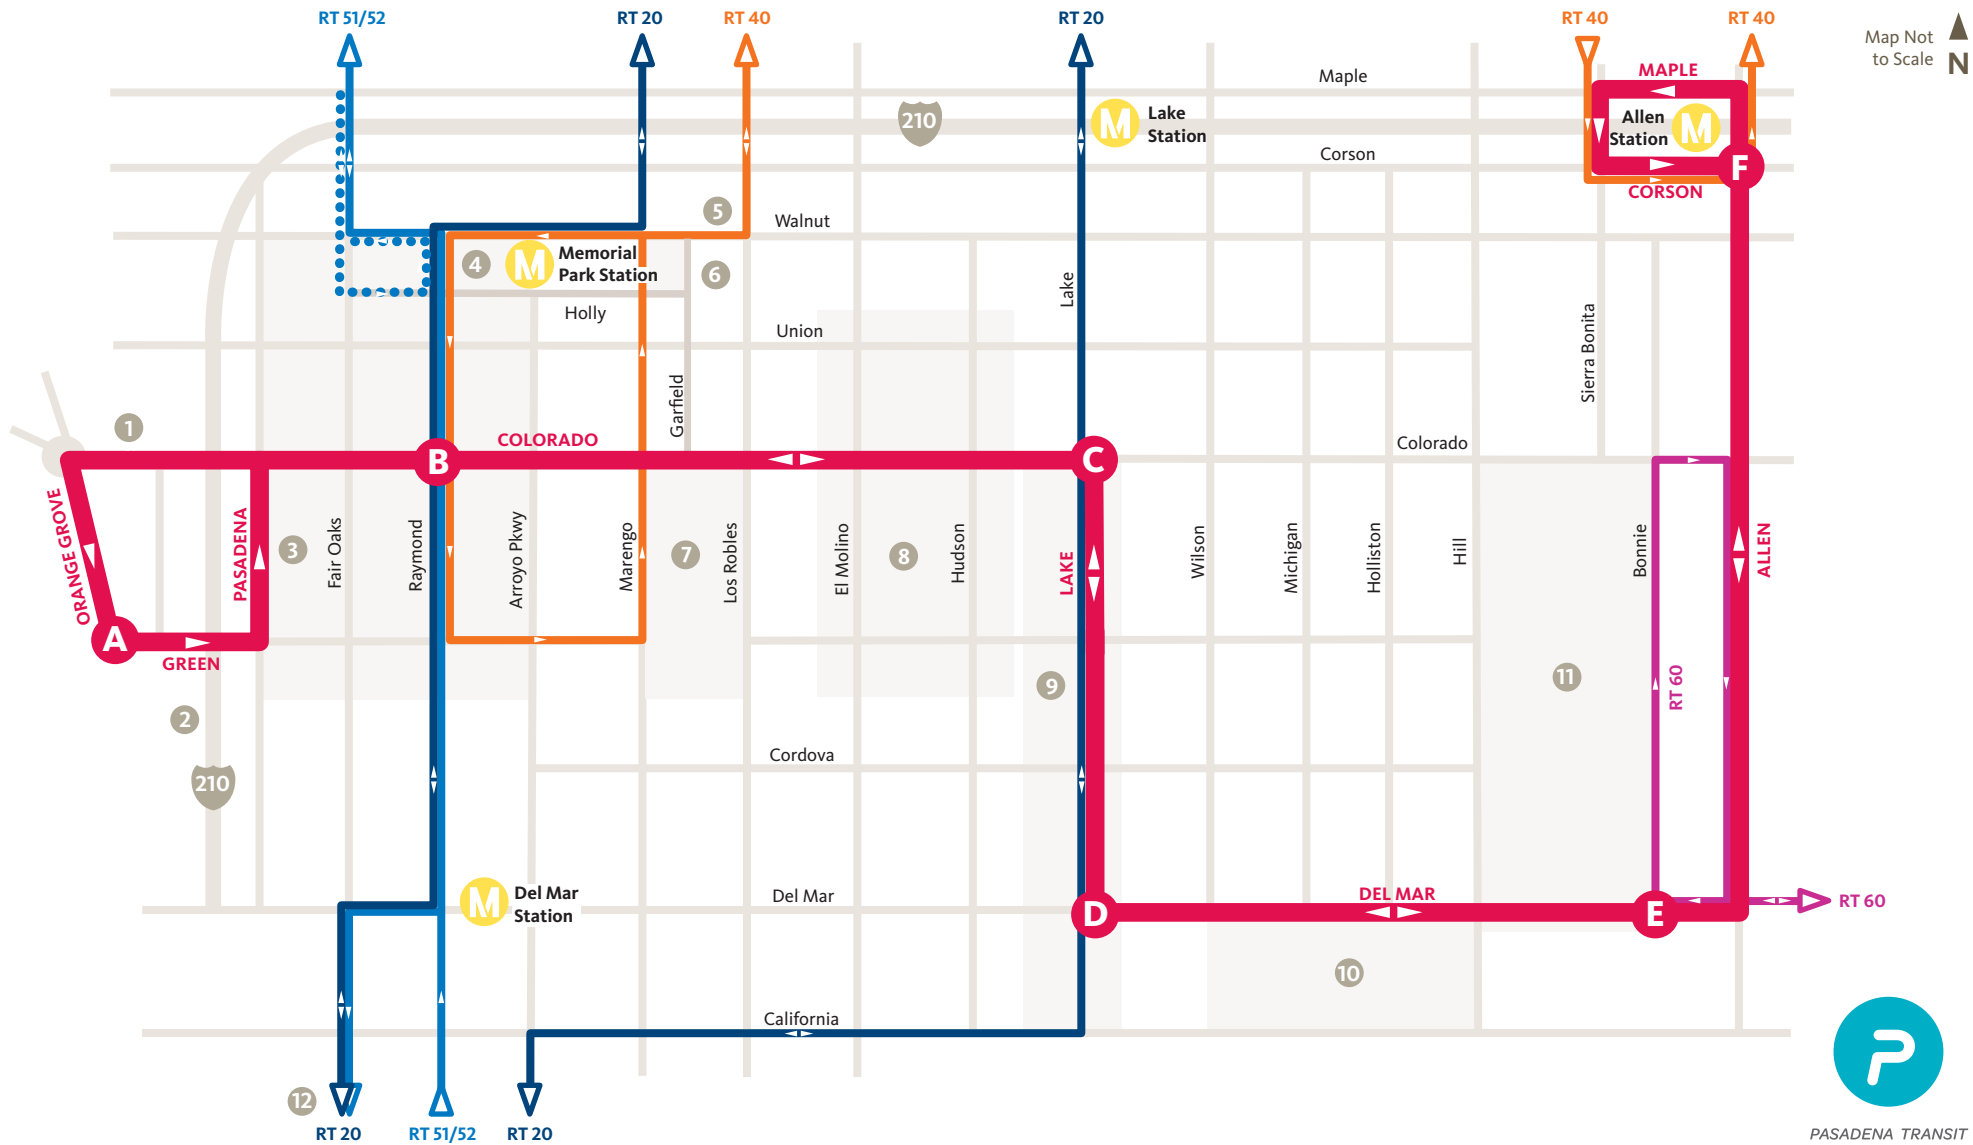

Metro Gold Line Stations

Allen Station
Memorial Park Station

SATURDAY & SUNDAY SERVICE

Effective July 2018

Call 511/Go511.com For Real Time Transit Information

TAP Cards Accepted

All Buses Equipped With Bike Racks

Access Is Available

No Smoking In Bus Zones PMC 8.78.071 (A)

Serving Pasadena Since 1994

Map Not to Scale

PASADENA TRANSIT

Map Notes

Routes	Rail	Time Points	Points of Interests
10 (Red line)	M (Yellow circle)	A Green & Orange Grove	1 Norton Simon Museum
20 (Blue line)	METRO	B Colorado & Raymond	2 Ambassador Auditorium
40 (Orange line)	Gold Line	C Lake & Colorado	3 Old Pasadena
51 (Blue line)	Line Station	D Lake & Del Mar	4 Pasadena Senior Center
51 Sat. Only (Dotted blue line)		E Del Mar & Bonnie	5 Central Library
60 (Purple line)		F Allen & Corson	6 City Hall
			7 Paseo Colorado/Pasadena Conference Center
			8 Playhouse District
			9 South Lake Business District
			10 California Institute of Technology (Caltech)
			11 Pasadena City College (PCC)
			12 Huntington Memorial Hospital