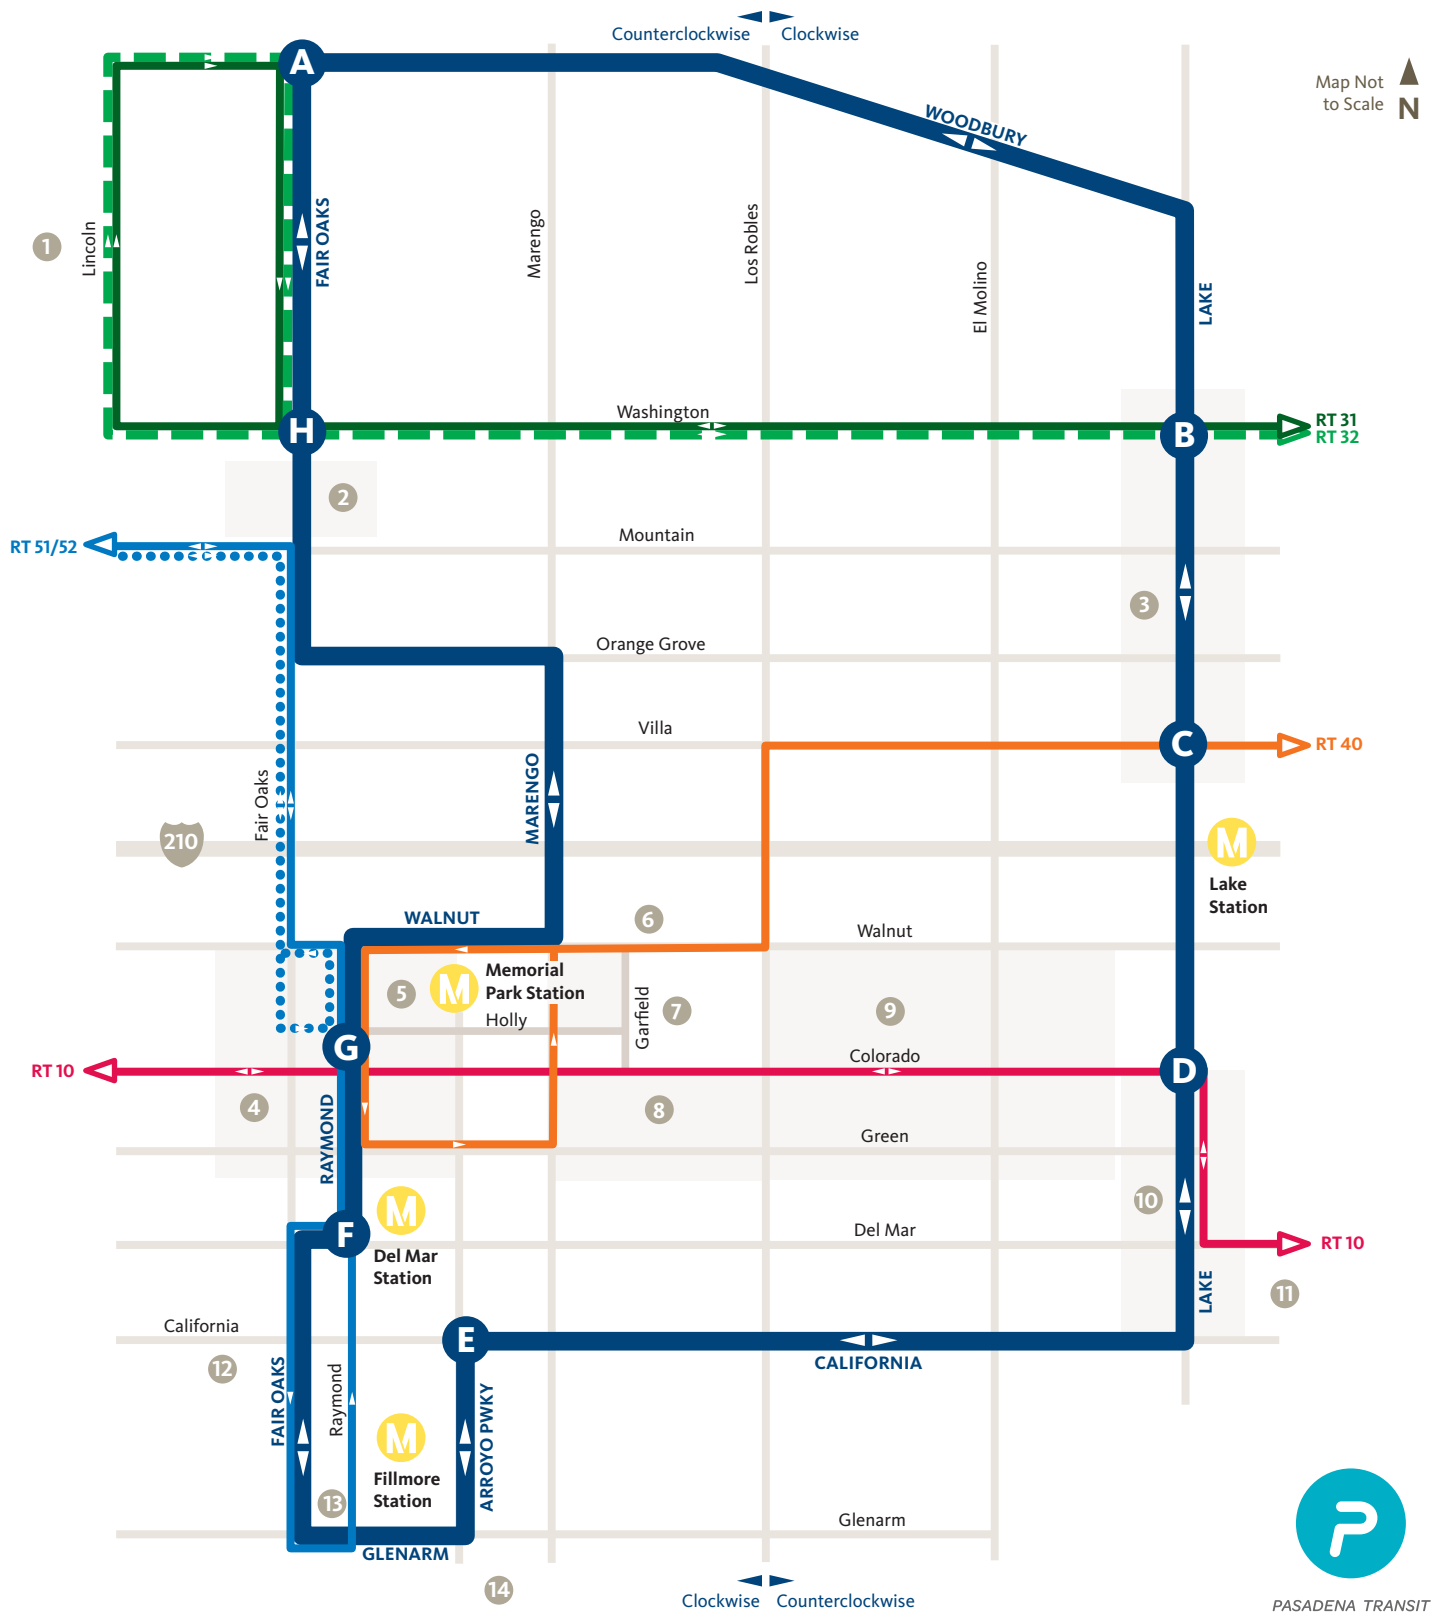

Metro Gold Line Stations

Memorial Park Station
Del Mar Station
Fillmore Station
Lake Station

SATURDAY AND SUNDAY SERVICE

Effective July 2018

Call 511/Go511.com For Real Time Transit Information

TAP Cards Accepted

All Buses Equipped With Bike Racks

Access Is Available

No Smoking In Bus Zones PMC 8.78.071 (A)

Serving Pasadena Since 1994

Map Notes

- Routes**
- 10 — Red line
 - 20 — Blue line
 - 31 — Green line
 - 32 — Dashed green line
 - 40 — Orange line
 - 51 52 — Blue line
 - 51 Sat. Only — Blue dotted line

- Rail**
- M — METRO Gold Line Station

- Time Points**
- A — Woodbury & Fair Oaks
 - B — Lake & Washington
 - C — Lake & Villa
 - D — Lake & Colorado
 - E — Arroyo Pkwy & California
 - F — Raymond & Del Mar Sta.
 - G — Raymond & Holly
 - H — Fair Oaks & Washington

- ① Buses will recover at Woodbury & Raymond Ln for several minutes before proceeding to Fair Oaks & Woodbury
- ② This trip does not run between the first Monday in June and the first Friday in August.