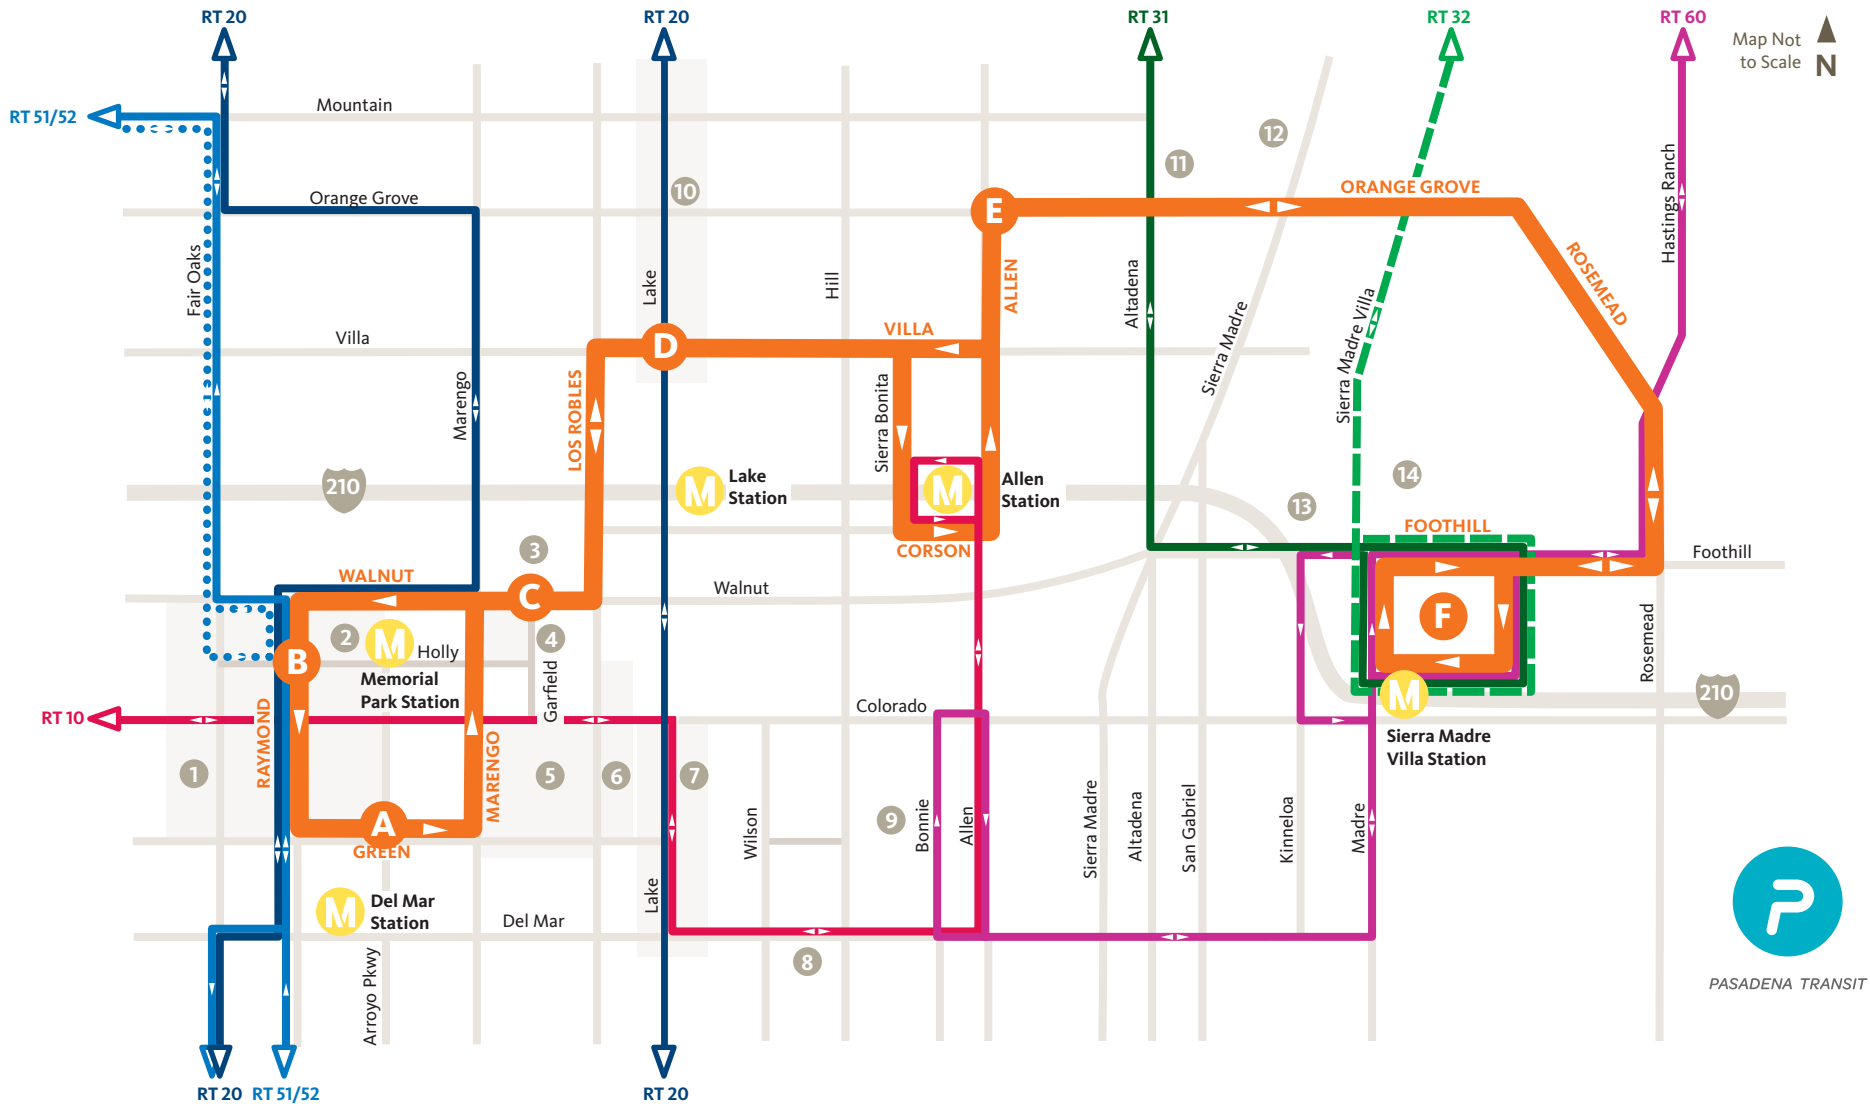

### Metro Gold Line Stations

Sierra Madre Villa Station  
Allen Station  
Memorial Park Station

Serving Pasadena Since 1994

Map Notes

Routes	Rail	Time Points	Points of Interests
10	M	A	1
20	METRO	B	2
31	Gold Line	C	3
32	Station	D	4
40		E	5
51 52		F	6
51 Sat. Only			7
60			8
			9
			10
			11
			12
			13
			14

# East TO EAST FOOTHILL EAST BLVD. - SMV STATION